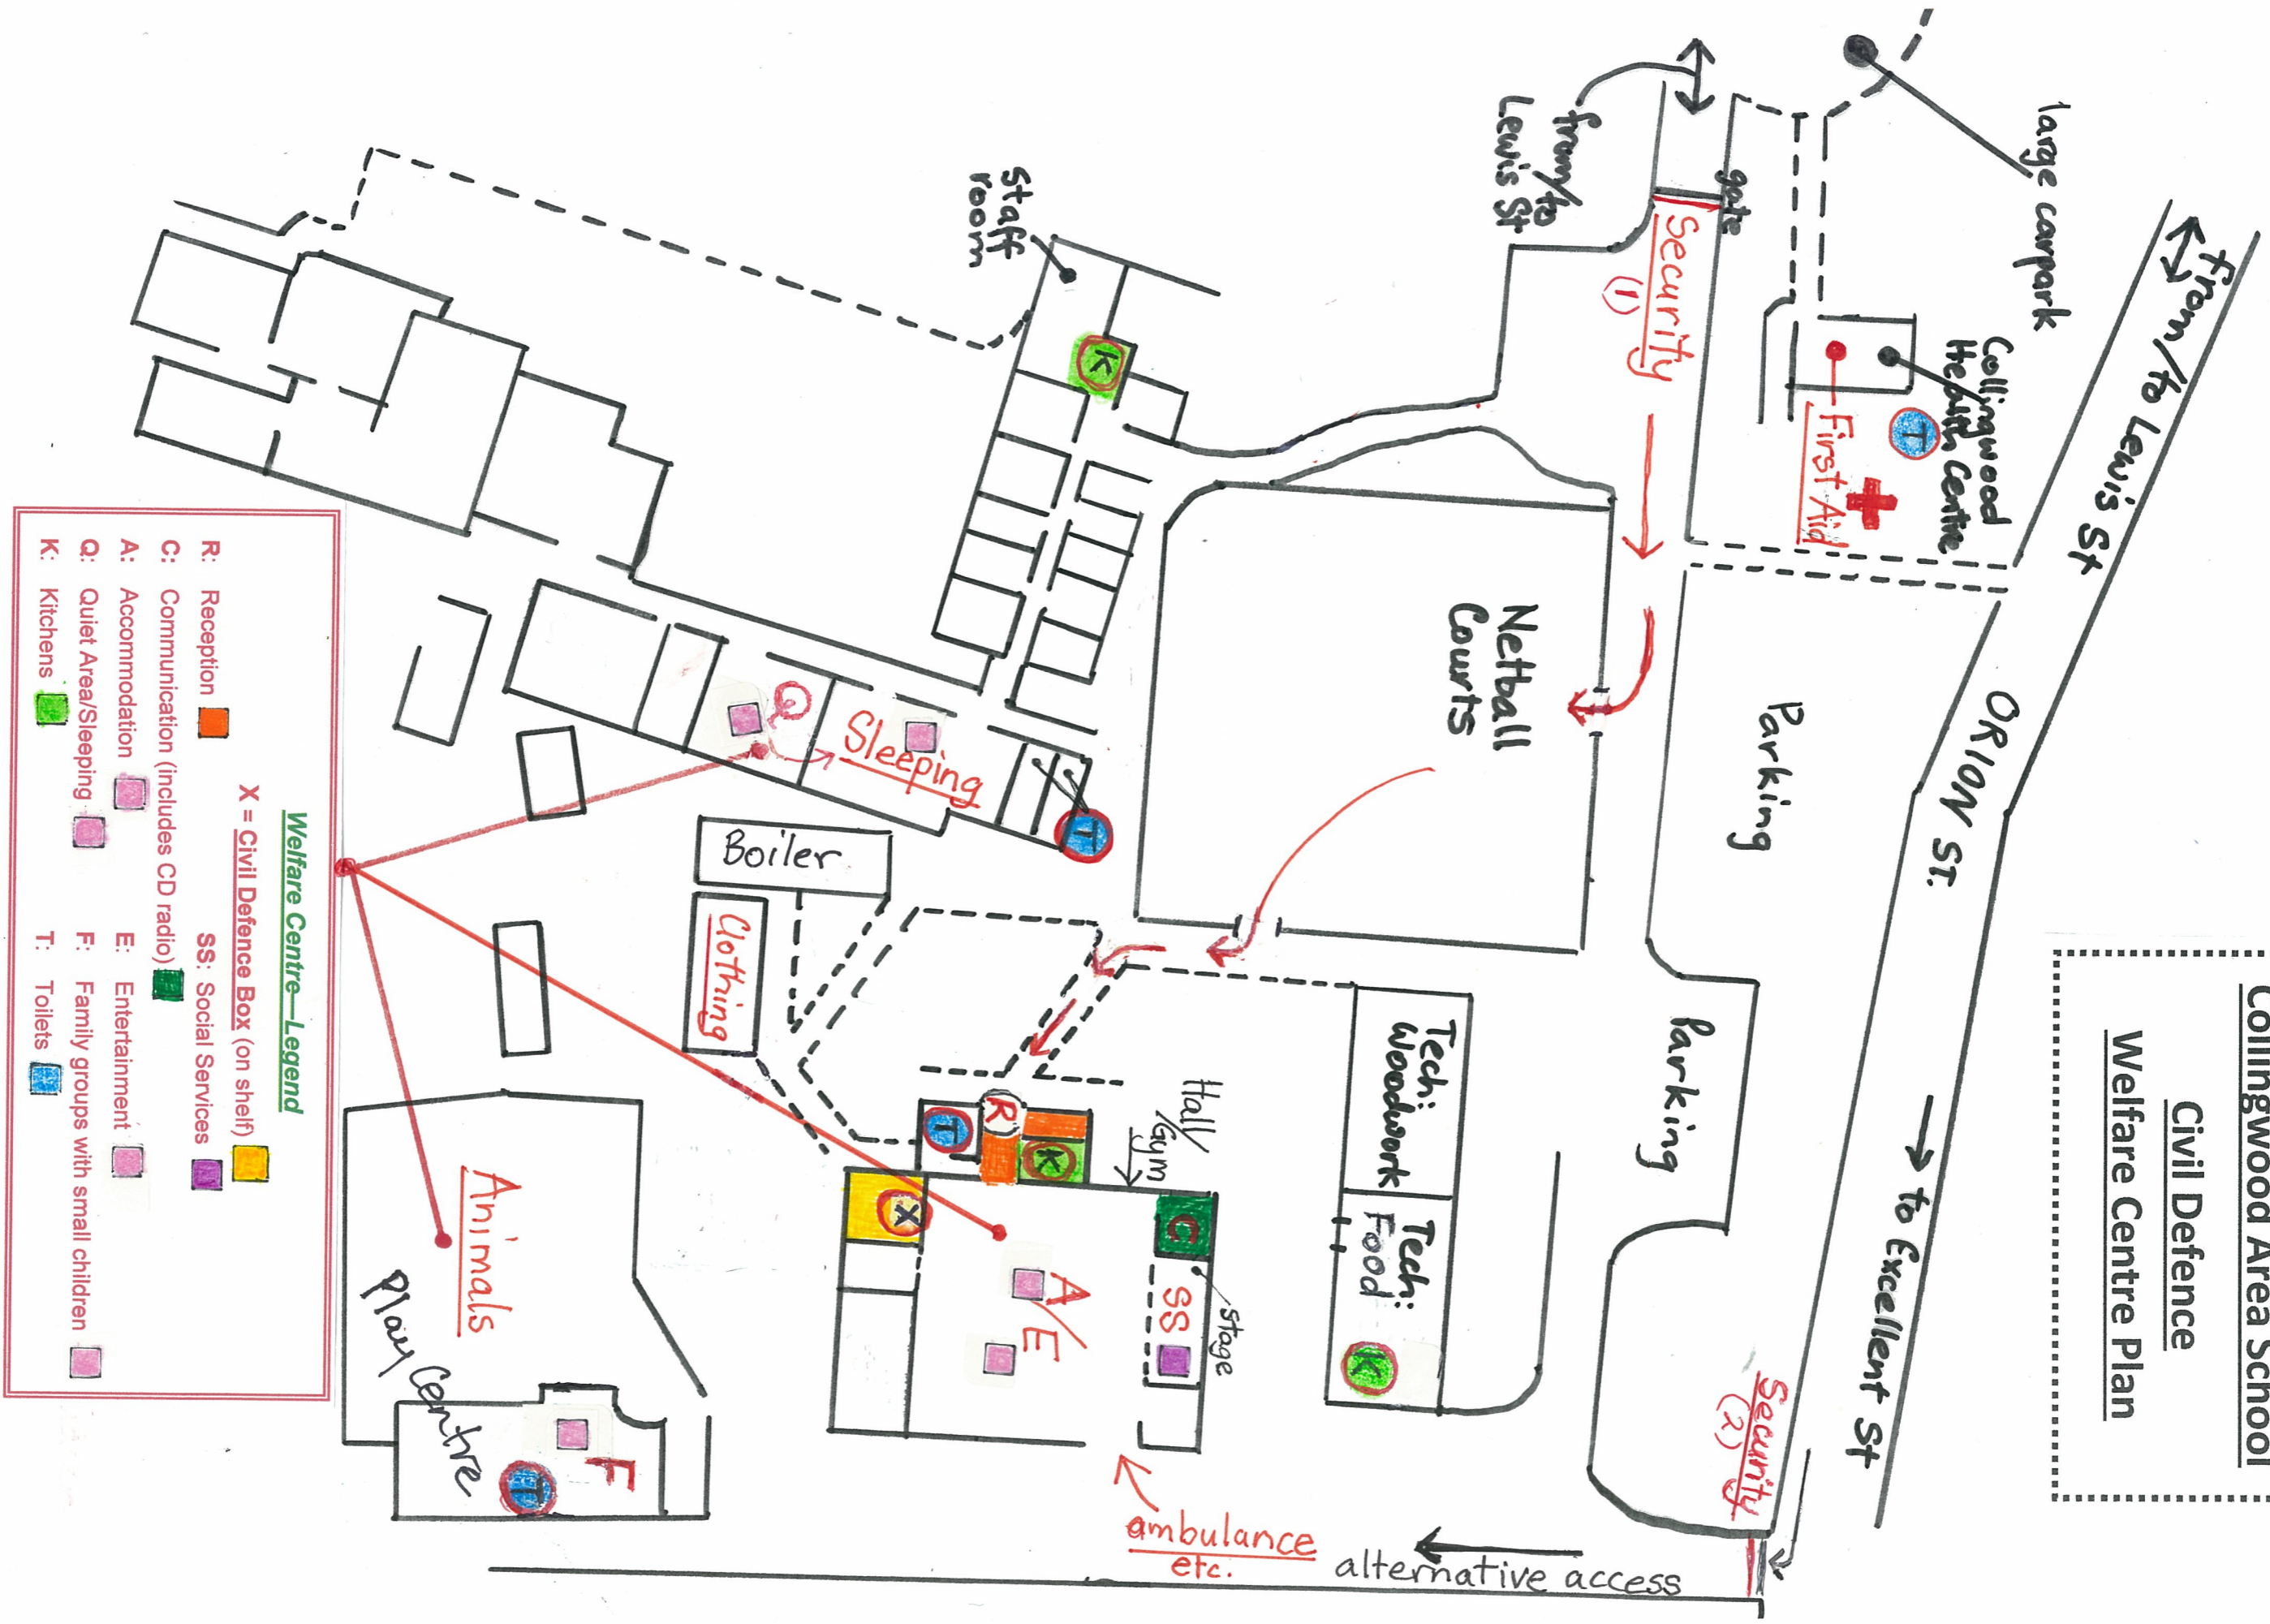

Collingwood Area School
Civil Defence
Welfare Centre Plan

- Welfare Centre—Legend**
- R: Reception
 - C: Communication (includes CD radio)
 - A: Accommodation
 - Q: Quiet Area/Sleeping
 - K: Kitchens
 - X = Civil Defence Box (on shelf)
 - SS: Social Services
 - E: Entertainment
 - F: Family groups with small children
 - T: Toilets